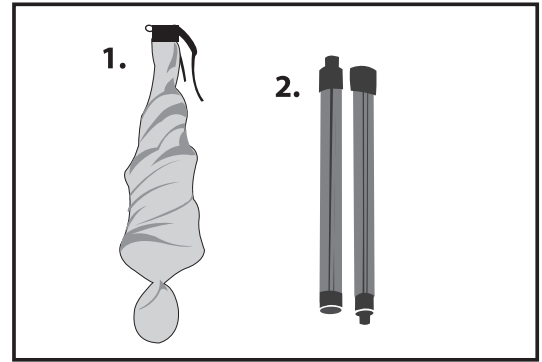

# INSTALLATION AND OPERATING INSTRUCTIONS

KEEP ALL PLASTIC AND WIRE PARTS AWAY FROM CHILDREN

### PARTS:

1. Body and Module with Strap
2. Pole (2)

- 1.) Find velcro opening on front of Mummy and carefully pull fabric apart. Find upper and lower poles inside.

(See illustration 1a & 1b)

- 2.) Connect upper and lower poles until they snap lock together, then seal velcro back together.

- 3.) Insert 4 brand new AA batteries into battery compartment on MODULE located at the end of Mummy's feet.

- 4.) Wrap velcro strap over the top of the mounting object, down through the bracket loop on the side of the module, back up over the mounting object and adhere to the velcro strip on the opposite side of the module. Pull strap very tight when securing to make sure Module is secured well; this will greatly improve movement.