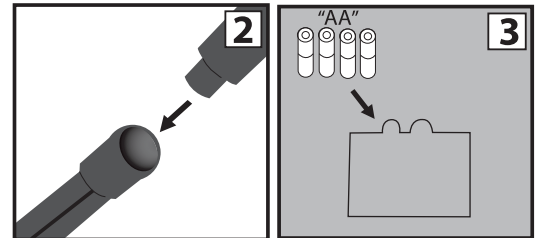

### PARTS:

1. Body and Module with Strap
2. Pole (2)

- 1.) Find velcro opening on front of Mummy and carefully pull fabric apart. Find upper and lower poles inside.

(See illustration 1a & 1b)

- 2.) Connect upper and lower poles until they snap lock together, then seal velcro back together.

- 3.) Insert 4 brand new AA batteries into battery compartment on MODULE located at the end of Mummy's feet.

- 4.) Wrap velcro strap over the top of the mounting object, down through the bracket loop on the side of the module, back up over the mounting object and adhere to the velcro strip on the opposite side of the module. Pull strap very tight when securing to make sure Module is secured well; this will greatly improve movement.