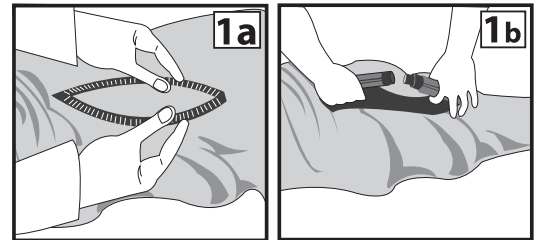

### PARTS:

1. Body and Module with Strap
2. Pole (2)

- 1.) Find velcro opening on front of Mummy and carefully pull fabric apart. Find upper and lower poles inside.

(See illustration 1a & 1b)

- 2.) Connect upper and lower poles until they snap lock together, then seal velcro back together.

- 3.) Insert 4 brand new AA batteries into battery compartment on MODULE located at the end of Mummy's feet.

- 4.) Wrap velcro strap over the top of the mounting object, down through the bracket loop on the side of the module, back up over the mounting object and adhere to the velcro strip on the opposite side of the module. Pull strap very tight when securing to make sure Module is secured well; this will greatly improve movement.