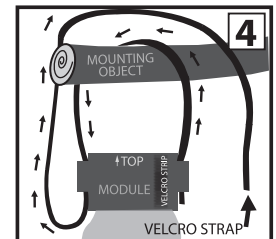

### PARTS:

1. Body and Module with Strap
2. Pole (2)

- 1.) Find velcro opening on front of Mummy and carefully pull fabric apart. Find upper and lower poles inside.

(See illustration 1a & 1b)

- 2.) Connect upper and lower poles until they snap lock together, then seal velcro back together.

- 3.) Insert 4 brand new AA batteries into battery compartment on MODULE located at the end of Mummy's feet.

- 4.) Wrap velcro strap over the top of the mounting object, down through the bracket loop on the side of the module, back up over the mounting object and adhere to the velcro strip on the opposite side of the module. Pull strap very tight when securing to make sure Module is secured well; this will greatly improve movement.