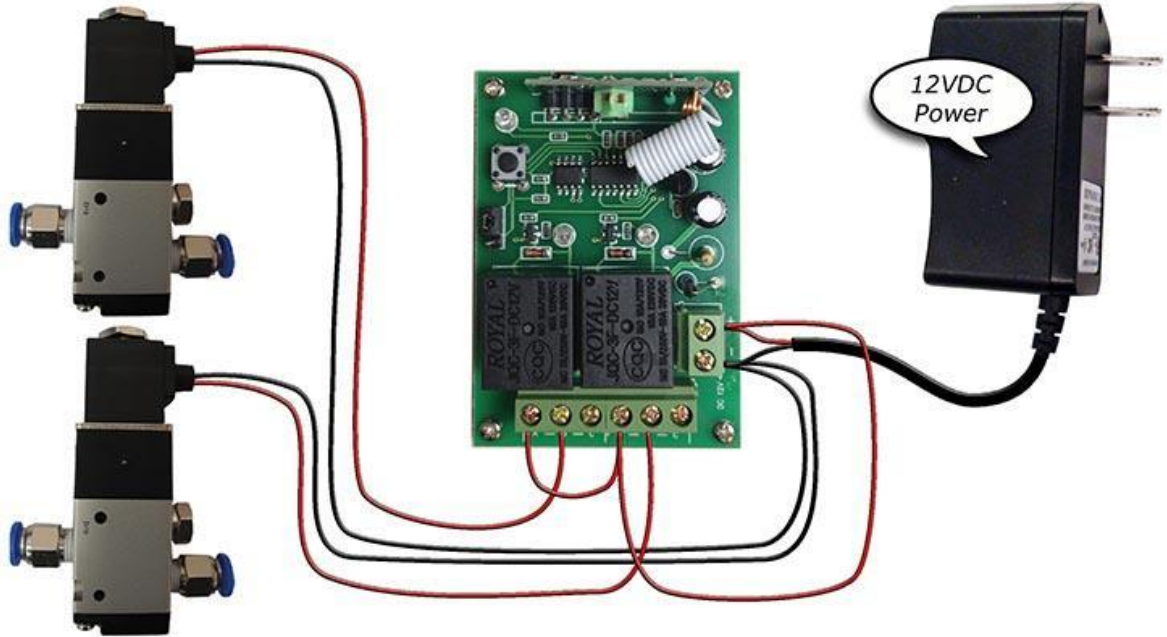

Here are some wiring diagrams for our wireless triggers

1 RELAY WIRELESS

2 RELAY WIRELESS

2-RELAY WIRELESS WITH TWO 12VDC SOLENOIDS

4 RELAY WIRELESS

FRIGHTPROPS
WWW.FRIGHTPROPS.COM

12 RELAY WIRELESS

FRIGHTPROPS
WWW.FRIGHTPROPS.COM

ACTIVATING A 12VDC DEVICE FROM THE 12-RELAY WIRELESS TRIGGER