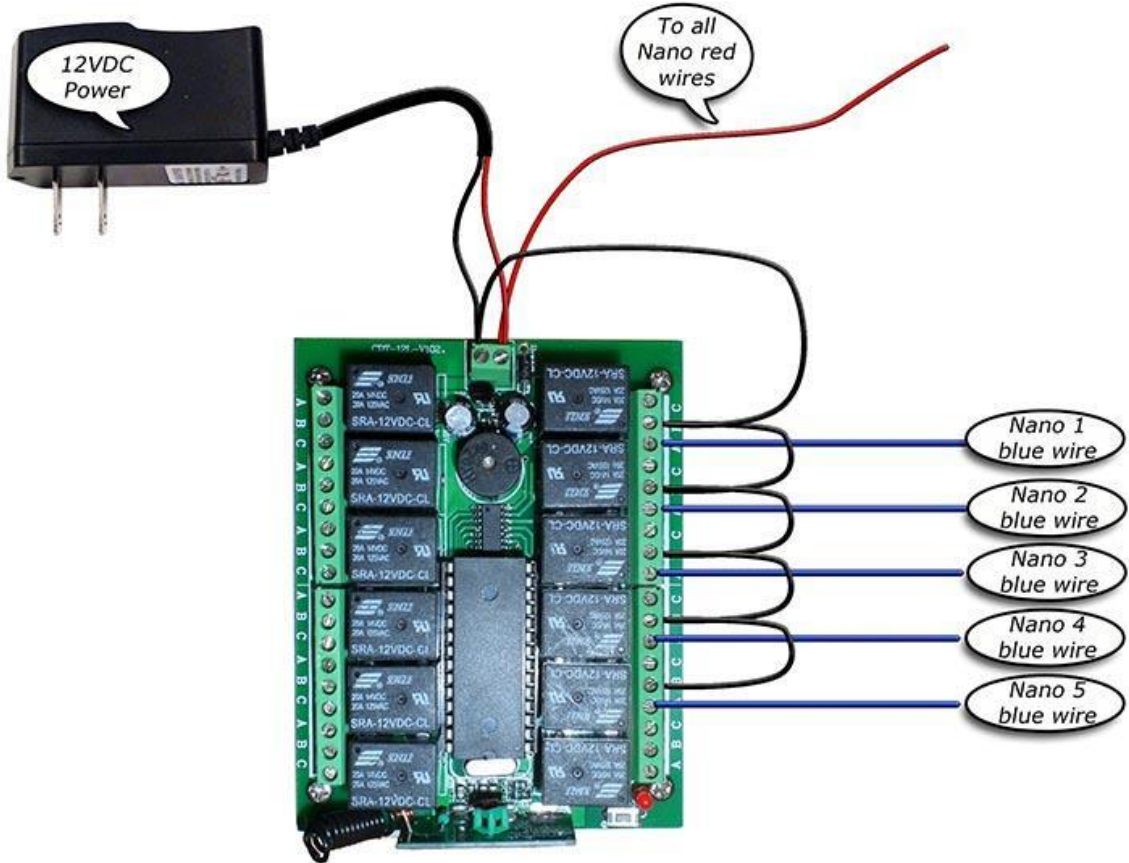

Here are some wiring diagrams for our wireless triggers

1 RELAY WIRELESS

2 RELAY WIRELESS

2-RELAY WIRELESS WITH TWO 12VDC SOLENOIDS

4 RELAY WIRELESS

FRIGHTPROPS
WWW.FRIGHTPROPS.COM

12 RELAY WIRELESS

FRIGHTPROPS
WWW.FRIGHTPROPS.COM

ACTIVATING A 12VDC DEVICE FROM THE 12-RELAY WIRELESS TRIGGER