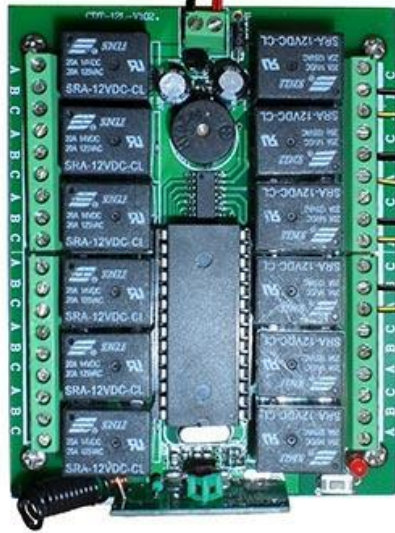

Here are some wiring diagrams for our wireless triggers

1 RELAY WIRELESS

2 RELAY WIRELESS

2-RELAY WIRELESS WITH TWO 12VDC SOLENOIDS

4 RELAY WIRELESS

FRIGHTPROPS
WWW.FRIGHTPROPS.COM

12 RELAY WIRELESS

FRIGHTPROPS
WWW.FRIGHTPROPS.COM

ACTIVATING A 12VDC DEVICE FROM THE 12-RELAY WIRELESS TRIGGER