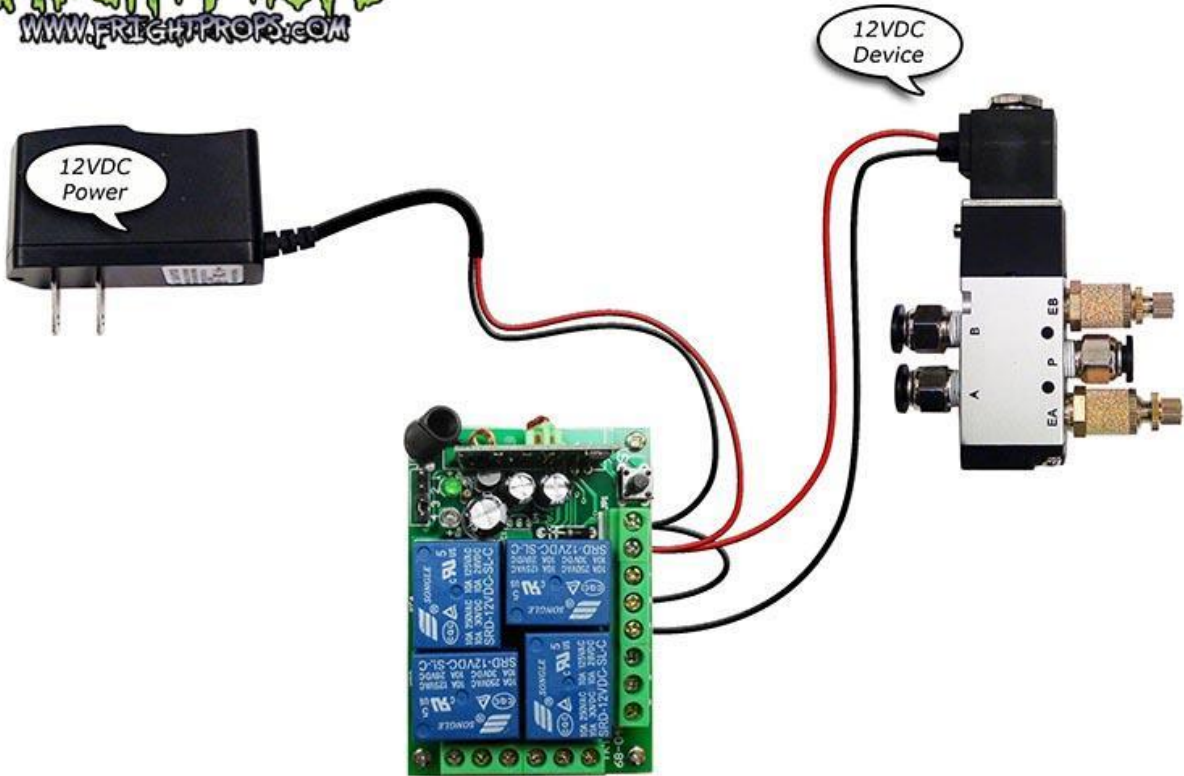

Here are some wiring diagrams for our wireless triggers

1 RELAY WIRELESS

2 RELAY WIRELESS

2-RELAY WIRELESS WITH TWO 12VDC SOLENOIDS

4 RELAY WIRELESS

FRIGHTPROPS
WWW.FRIGHTPROPS.COM

12 RELAY WIRELESS

FRIGHTPROPS
WWW.FRIGHTPROPS.COM

ACTIVATING A 12VDC DEVICE FROM THE 12-RELAY WIRELESS TRIGGER