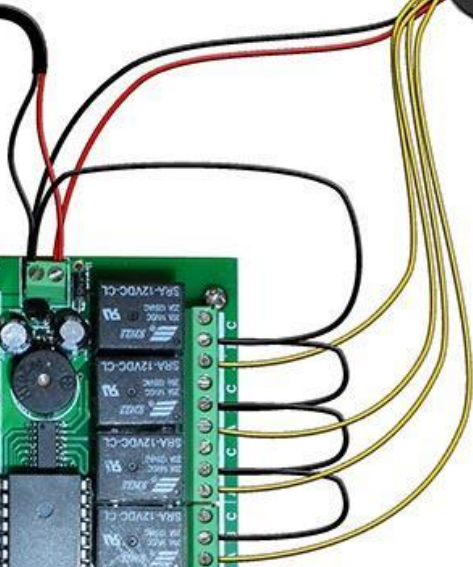

Here are some wiring diagrams for our wireless triggers

1 RELAY WIRELESS

2 RELAY WIRELESS

2-RELAY WIRELESS WITH TWO 12VDC SOLENOIDS

4 RELAY WIRELESS

FRIGHTPROPS
WWW.FRIGHTPROPS.COM

12 RELAY WIRELESS

FRIGHTPROPS
WWW.FRIGHTPROPS.COM

ACTIVATING A 12VDC DEVICE FROM THE 12-RELAY WIRELESS TRIGGER