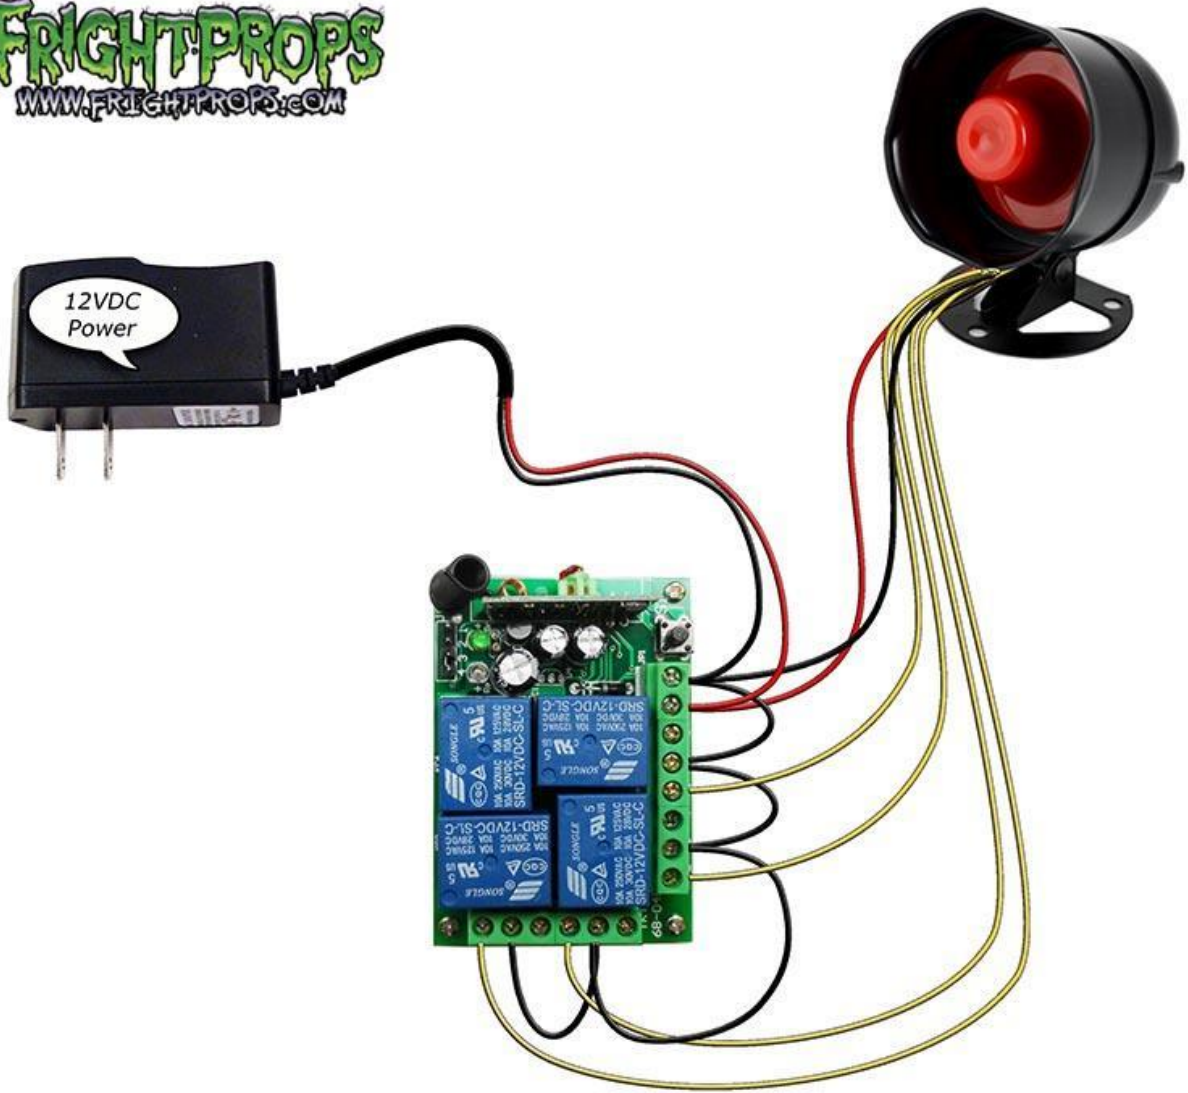

Here are some wiring diagrams for our wireless triggers

1 RELAY WIRELESS

2 RELAY WIRELESS

2-RELAY WIRELESS WITH TWO 12VDC SOLENOIDS

4 RELAY WIRELESS

FRIGHTPROPS
WWW.FRIGHTPROPS.COM

12 RELAY WIRELESS

FRIGHTPROPS
WWW.FRIGHTPROPS.COM

ACTIVATING A 12VDC DEVICE FROM THE 12-RELAY WIRELESS TRIGGER